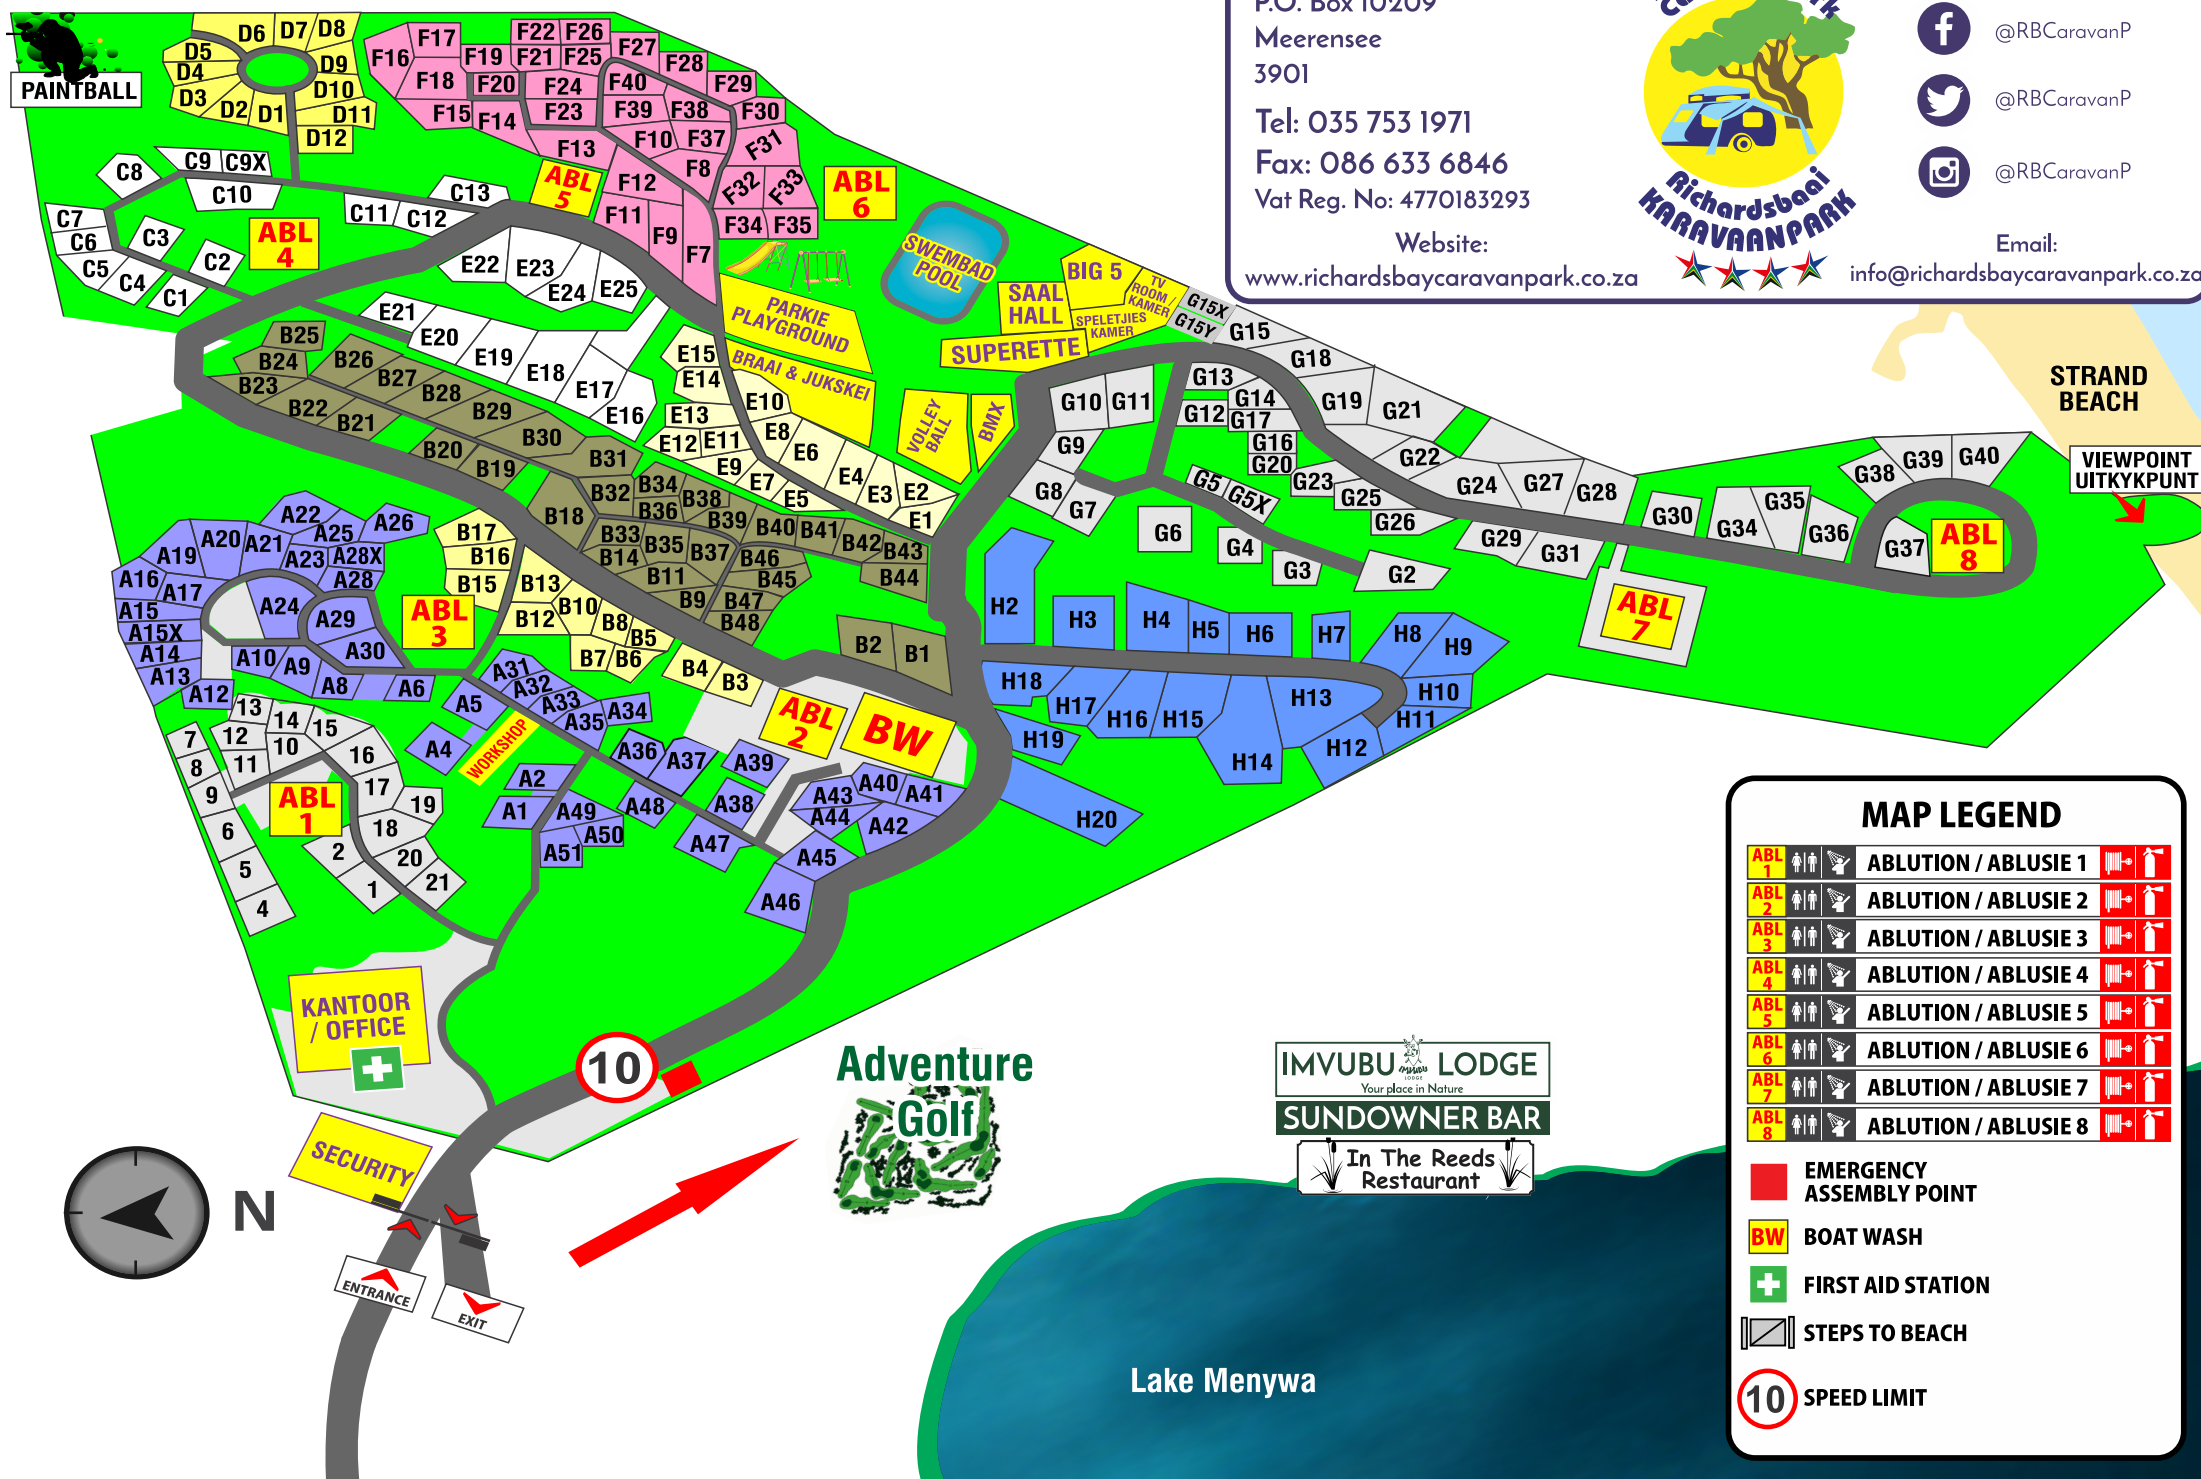

Richards Bay Caravan Park
 P.O. Box 10209
 Meerensee
 3901

Tel: 035 753 1971
 Fax: 086 633 6846
 Vat Reg. No: 4770183293

Website:
www.richardsbaycaravanpark.co.za

 @RBCaravanP
 @RBCaravanP
 @RBCaravanP
 Email:
info@richardsbaycaravanpark.co.za

MAP LEGEND

	ABLUTION / ABLUSIE 1		
	ABLUTION / ABLUSIE 2		
	ABLUTION / ABLUSIE 3		
	ABLUTION / ABLUSIE 4		
	ABLUTION / ABLUSIE 5		
	ABLUTION / ABLUSIE 6		
	ABLUTION / ABLUSIE 7		
	ABLUTION / ABLUSIE 8		
	EMERGENCY ASSEMBLY POINT		
	BOAT WASH		
	FIRST AID STATION		
	STEPS TO BEACH		
	SPEED LIMIT		